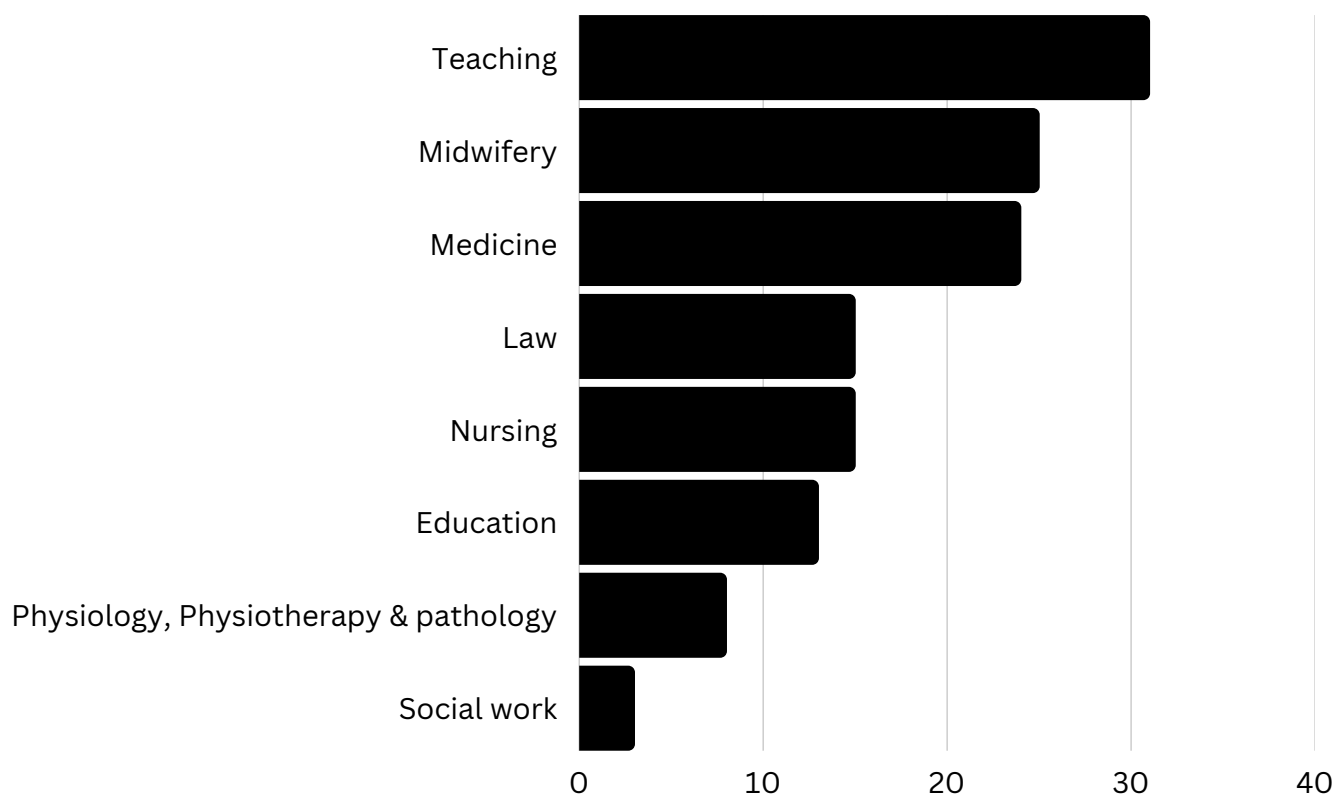

Click on a course percentage to view a subject guide
(including entry requirements, job opportunities, study guides and more)